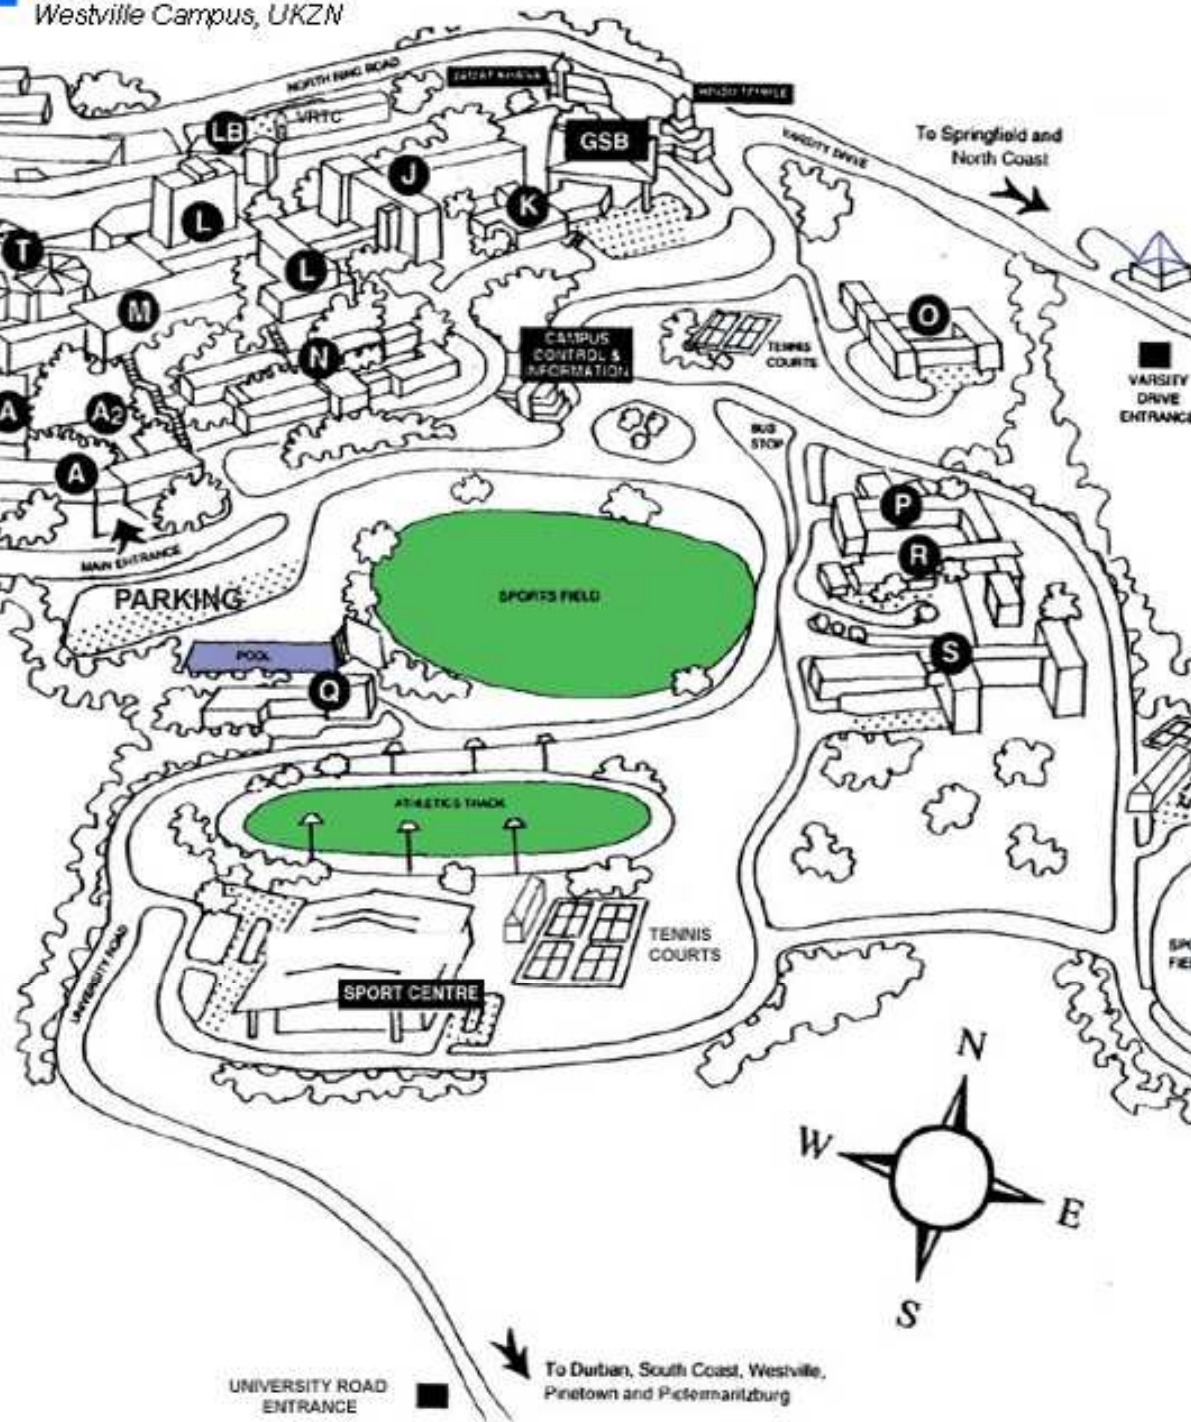

UNIVERSITY ROAD
ENTRANCE

To Durban, South Coast, Westville,
Pretoria and Pietermaritzburg